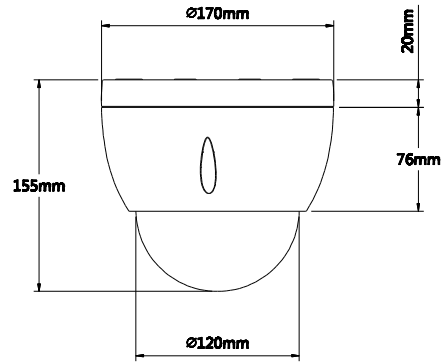

DH-SD40/42/42C212S-HN

Frame Rate	Main Stream	1080P/D1 (1 ~ 25/30fps) /720P(1~50/60fps)		
	Sub Stream	D1/CIF(1 ~ 25/30fps)		
Bit Rate		H.264: 448K ~ 8192Kbps, MJPEG: 56K ~ 20480Kbps		
Audio				
Compression		G.711a / G.711u (32kbps) / PCM (128kbps)		
Interface		1/1 channel In/Out		
Network				
Ethernet		RJ-45 (10/100Base-T)		
Protocol		IPv4/IPv6, HTTP, HTTPS, SSL, TCP/IP, UDP, UPnP, ICMP, IGMP, SNMP, RTSP, RTP, SMTP, NTP, DHCP, DNS, PPPOE, DDNS, FTP, IP Filter, QoS, Bonjour		
ONVIF		ONVIF Profile S		
Max. User Access		20 users		
Smart Phone		iPhone, iPad, Android, Windows Phone		
Auxiliary Interface				
Memory Slot		Micro SD, Max 64GB		
RS485		N/A		
Alarm		2/1 channel In/Out		
General				
Power Supply		AC24V/1.5A (±10%), POE+(802.3at)		
Power Consumption		12W, 22W(Heater on)	12W	
Working Environment		-40°C ~ 60°C / Less than 90% RH	-10°C ~ 60°C / Less than 90% RH	
Ingress Protection		IP66		N/A
Vandal Resistance		IK10 (optional)		
Dimensions		Φ186mm×234mm	Φ170mm×155mm	Φ198mm×158mm
Weight		2.3Kg	1.8Kg	2.3Kg

DH-SD40/42/42C212S-HN

Dimensions (mm)

SD40212S-HN

SD42212S-HN

SD42C212S-HN

DH-SD40/42/42C212S-HN

Accessories

SD40212S-HN