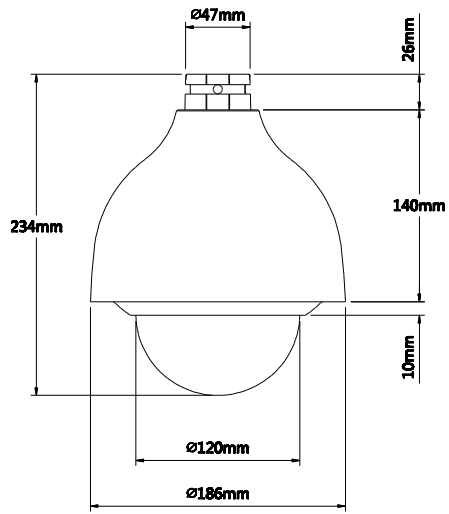

DH-SD40/42/42C212S-HN

Dimensions (mm)

SD40212S-HN