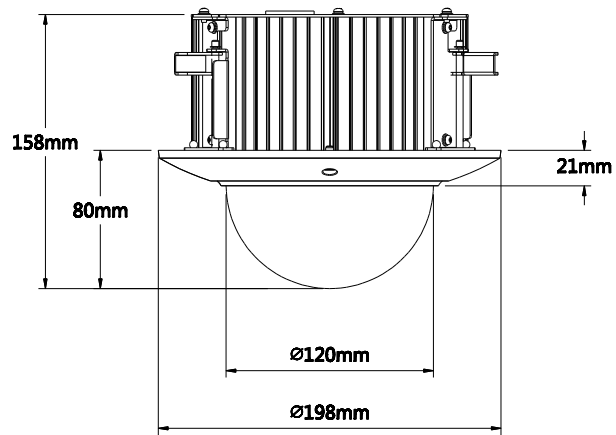

DH-SD40/42/42C212S-HN

Dimensions (mm)

SD40212S-HN

SD42212S-HN

SD42C212S-HN

DH-SD40/42/42C212S-HN

Accessories

SD40212S-HN